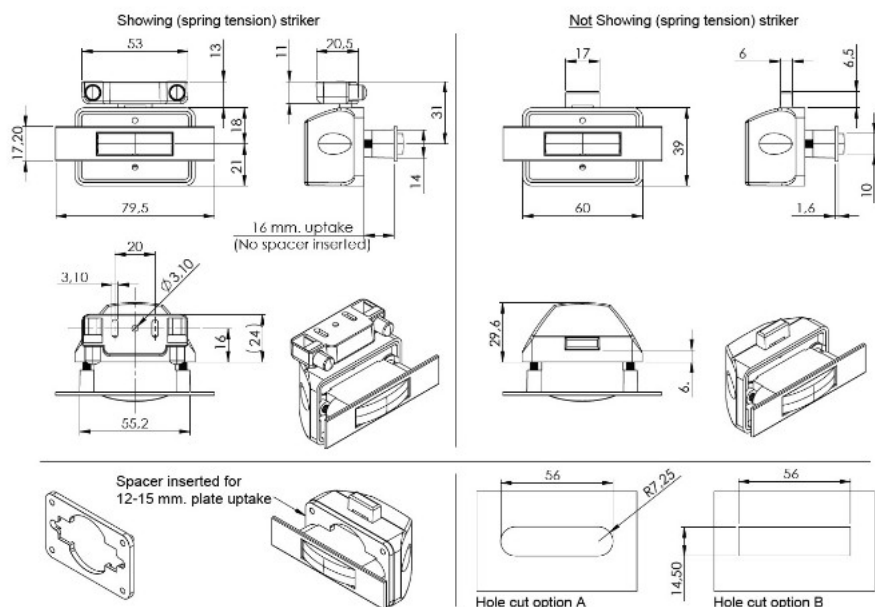

PRODUCT SHEET

Description:

Push Lock "RV", F/12-16 mm, CPL, "Recta" Zamak Knob & Grey ABS Housing, Incl. Grey ABS Striker W/Spring Tension & 3mm, Panel Reduction Spacer in Grey ABS

Item number:

14.03.042-0

Units	Box	Carton	HS Code	Barcode
Pcs.	10	100	8301300000	
				5704866517935

SISO A/S

Mileparken 11
DK-2740 Skovlunde
Denmark
VAT: 24786013

Phone +45 45 830 900

www.siso.dk
siso@siso.dk

Danske Bank
Nytorv Branch
Copenhagen
SWIFT: DABADKKK

Account no.
4180 3112 112936
IBAN Account
DK7230003112112936